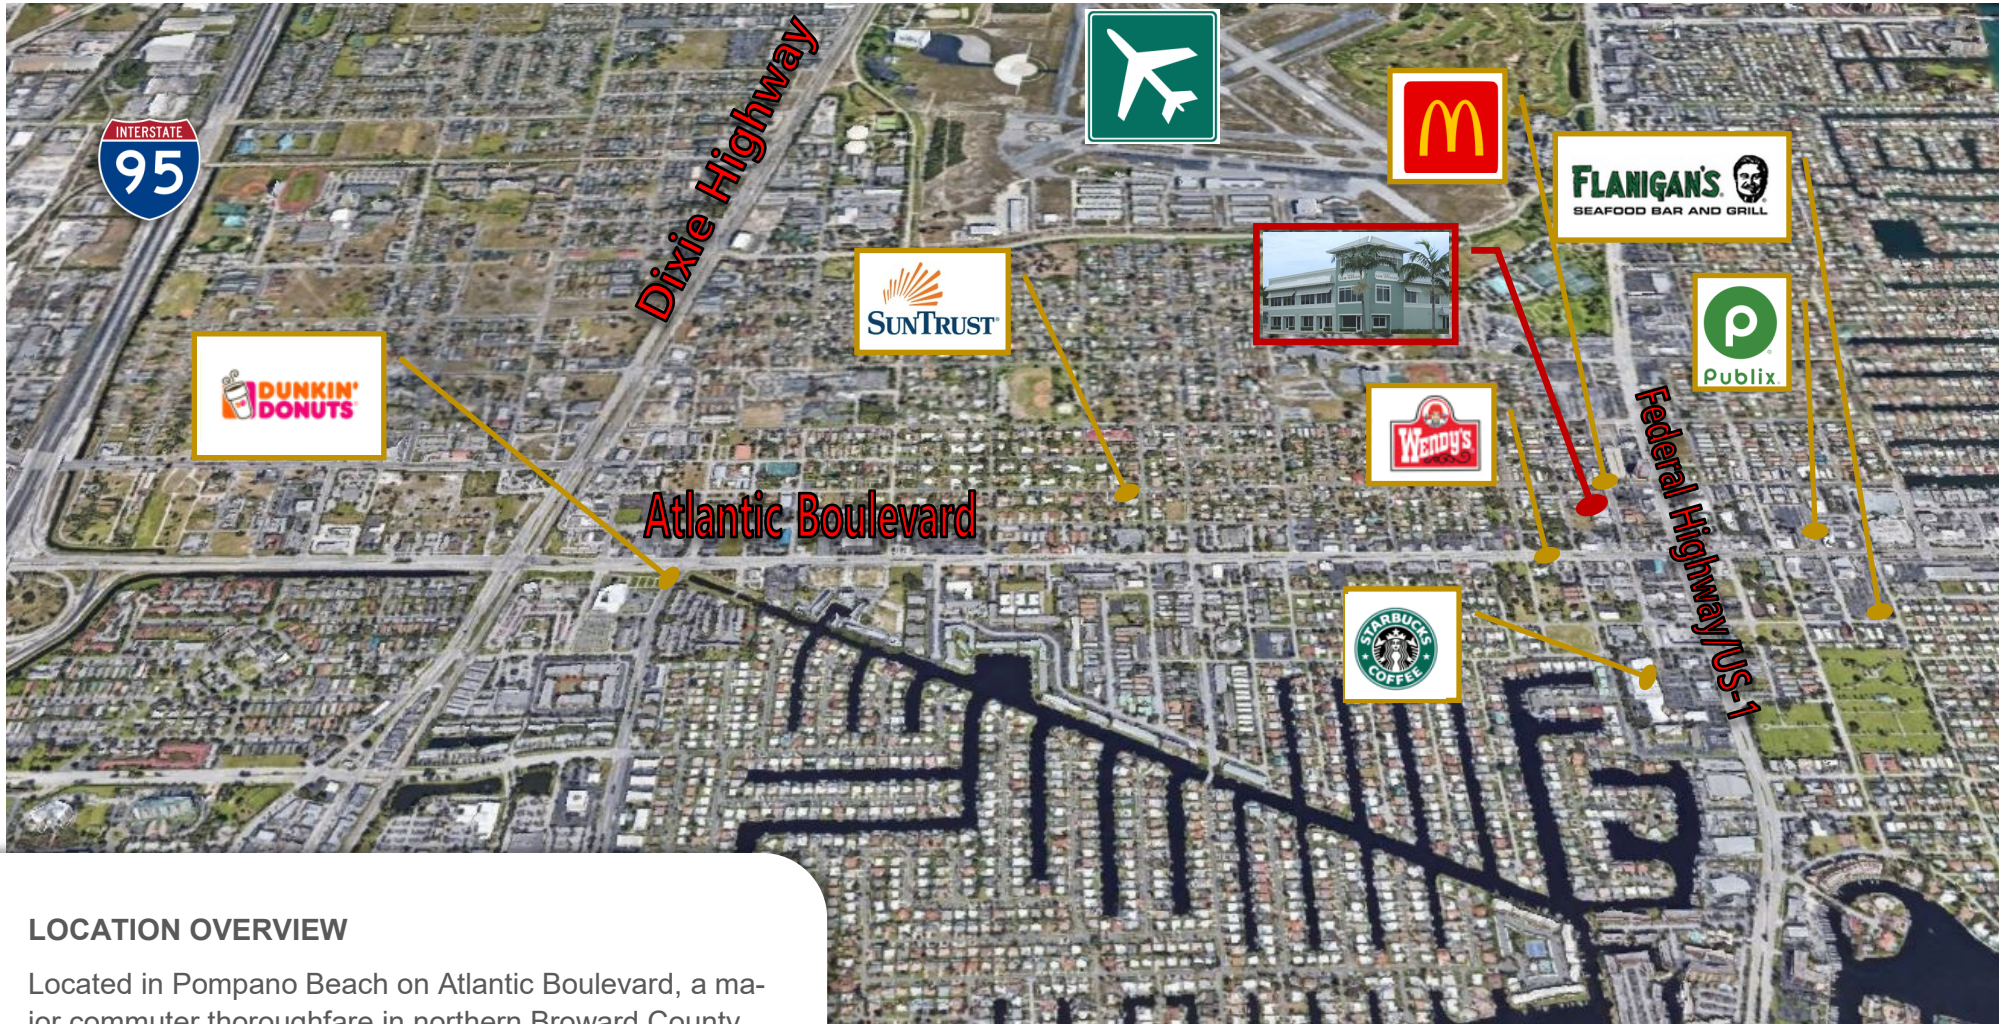

LOCATION OVERVIEW

Located in Pompano Beach on Atlantic Boulevard, a major commuter thoroughfare in northern Broward County with close proximity to US-1 and less than 1 mile from the beach and Pompano Beach Air Park.

Access to I-95 is approximately 2 miles allowing easy access to and from the site from all major roadways.

Joseph Jarkesy, CCIM

Office: 954.890.3390

jjarkesy@CREassetadvisors.com

3471 N Federal Highway | Suite 205