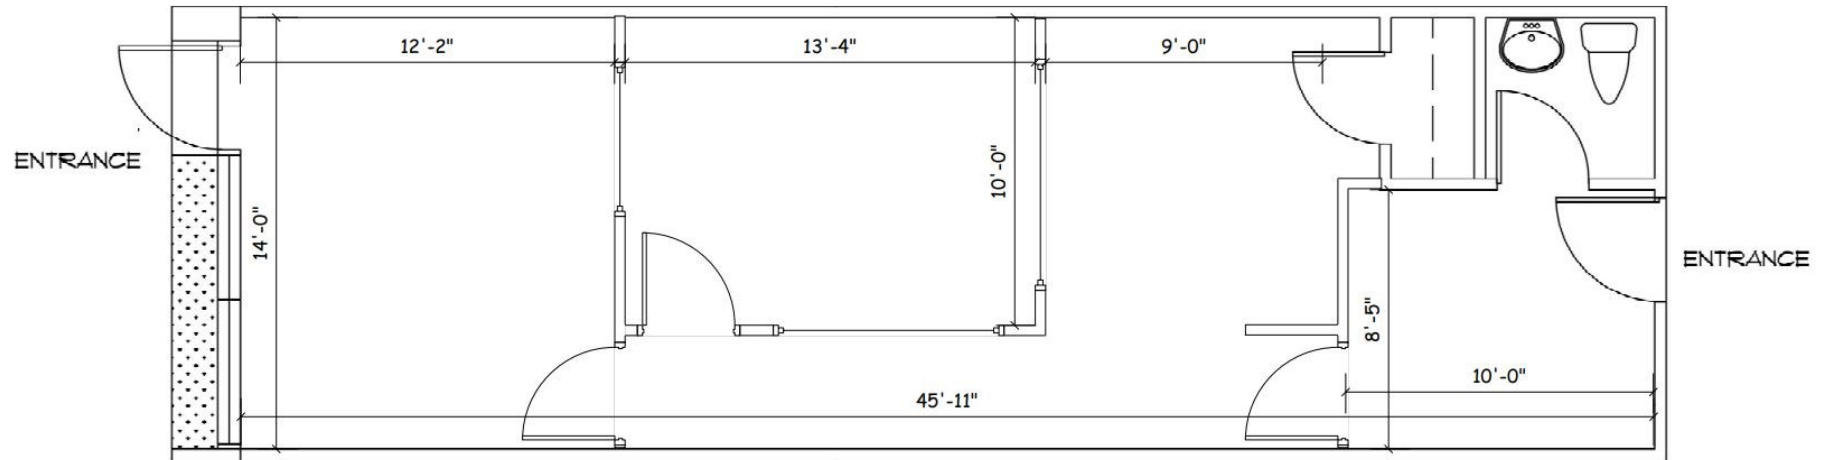

Suite 104 | 760 SF

1937 East Atlantic Boulevard, Pompano Beach, FL 33060

$15.00 SF/yr
+ $10.65 CAM

OFFICE SPACE